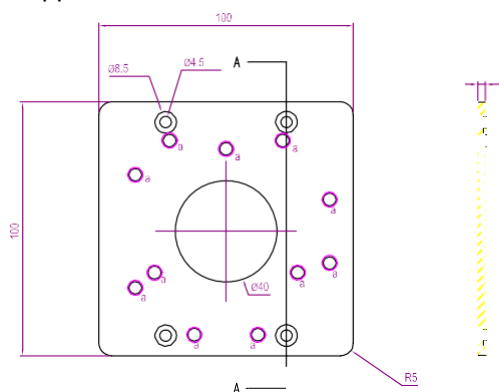

## OPTIONAL PERIPHERALS

### BULCON123

Used as a connector to install a junction box for further applications.

Dimensional tolerance:  $\pm 5\text{mm}$

## DIMENSIONS