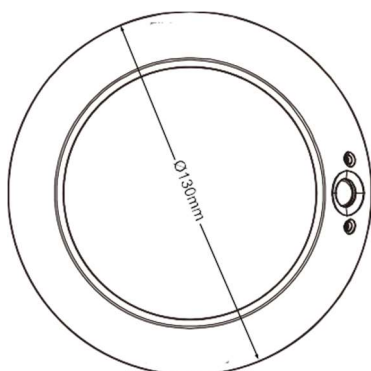

# WVCAM1203

HD 1080P

PoE

DWDR

Mic Built-in

PIR

Mobile Surveillance

**PUSH VIDEO**

### DIMENSIONS

Dimensional tolerance: ± 5mm