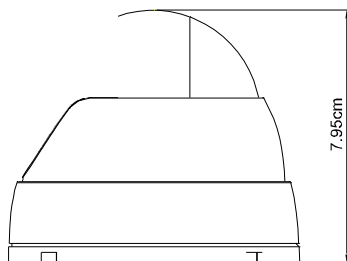

DIMENSIONS

Dimensional tolerance: ± 5mm

SPECIFICATIONS

Network	
LAN Port	YES
LAN Speed	10/100 Based-T Ethernet
Supported Protocols	DDNS, PPPoE, DHCP, NTP, SNTP, TCP/IP, ICMP, SMTP, FTP, HTTP, RTP, RTSP, RTCP, IPv4/IPv6, Bonjour, UPnP, DNS, UDP, IGMP, QoS, SNMP
ONVIF Compatible	YES (Profile S)
Number of Online Users	10
Security	(1) Multiple user access levels with password (2) IP address filtering (3) Digest authentication
Remote Access	(1) Internet Explorer on Windows operating system (2) CMS Lite, 32CH CMS software for Windows operating system (3) EagleEyes on iOS & Android mobile devices
Video	
Network Compression	H.265 / H.264 / MJPEG
Video Resolution	1920 x 1080 / 1280 x 720 / 704 x 480 / 352 x 240
Frame Rate	30fps
Multiple Video Streaming	4 (H.265 / H.264 / MJPEG)
General	
Image Sensor	1/2.8" CMOS image sensor
Min Illumination	0.001 Lux / F1.6, 0 Lux (IR LED ON)
Shutter Speed	1/2 to 1/10,000 sec
S/N Ratio	More than 48dB (AGC off)
Lens	f3.6mm / F1.6
Viewing Angle	84° (Horizontal) / 45° (Vertical) / 99° (Diagonal)
IR LED	2 Units
IR Effective Distance**	Up to 25 meters
IR Shift	YES
Smart Light Control	YES
White Balance	ATW
AGC	Auto
IRIS Mode	AES
Sharpness	YES
DWDR	YES
POE	YES (IEEE 802.3af)
Privacy Mask	YES
Vertical View Mode	YES
Weather-proof	IP66
Operating Temperature	-25°C ~ 50°C
Operating Humidity	90 or less relative humidity
Power Source (±10%)	12V / 1A
Current Consumption (±10%)	140mA (IR LED OFF) / 220mA (IR LED ON)
Power Consumption (±10%)	PoE & PoN: 3.7W; DC adapter: 3W
Net Weight (kg)	0.39