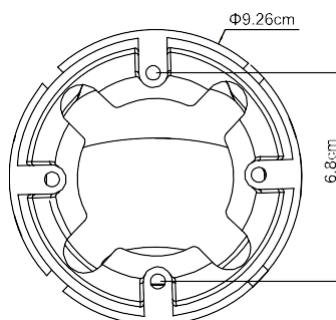

DIMENSIONS

Dimensional tolerance: ± 5mm

SPECIFICATIONS

Network	
LAN Port	YES
LAN Speed	10/100 Based-T Ethernet
Supported Protocols	DDNS, PPPoE, DHCP, NTP, SNTP, TCP/IP, ICMP, SMTP, FTP, HTTP, RTP, RTSP, RTCP, IPv4/IPv6, Bonjour, UPnP, DNS, UDP, IGMP, QoS, SNMP
ONVIF Compatible	YES (Profile S)
Number of Online Users	10
Security	(1) Multiple user access levels with password (2) IP address filtering (3) Digest authentication
Remote Access	(1) Internet Explorer on Windows operating system (2) CMS Lite, 32CH CMS software for Windows operating system (3) EagleEyes on iOS & Android mobile devices
Video	
Network Compression	H.265 / H.264 / MJPEG
Video Resolution	1920 x 1080 / 1280 x 720 / 704 x 480 / 352 x 240
Frame Rate	30fps
Multiple Video Streaming	4 (H.265 / H.264 / MJPEG)
General	
Image Sensor	1/2.8" CMOS image sensor
Min Illumination	0.001 Lux / F1.6, 0 Lux (IR LED ON)
Shutter Speed	1/2 to 1/10,000 sec
S/N Ratio	More than 48dB (AGC off)
Lens	f3.6mm / F1.6
Viewing Angle	84° (Horizontal) / 45° (Vertical) / 99° (Diagonal)
IR LED	2 Units
IR Effective Distance**	Up to 25 meters
IR Shift	YES
Smart Light Control	YES
White Balance	ATW
AGC	Auto
IRIS Mode	AES
Sharpness	YES
DWDR	YES
POE	YES (IEEE 802.3af)
Privacy Mask	YES
Vertical View Mode	YES
Weather-proof	IP66
Operating Temperature	-25°C ~ 50°C
Operating Humidity	90 or less relative humidity
Power Source (±10%)	12V / 1A
Current Consumption (±10%)	140mA (IR LED OFF) / 220mA (IR LED ON)
Power Consumption (±10%)	PoE & PoN: 3.7W; DC adapter: 3W
Net Weight (kg)	0.39